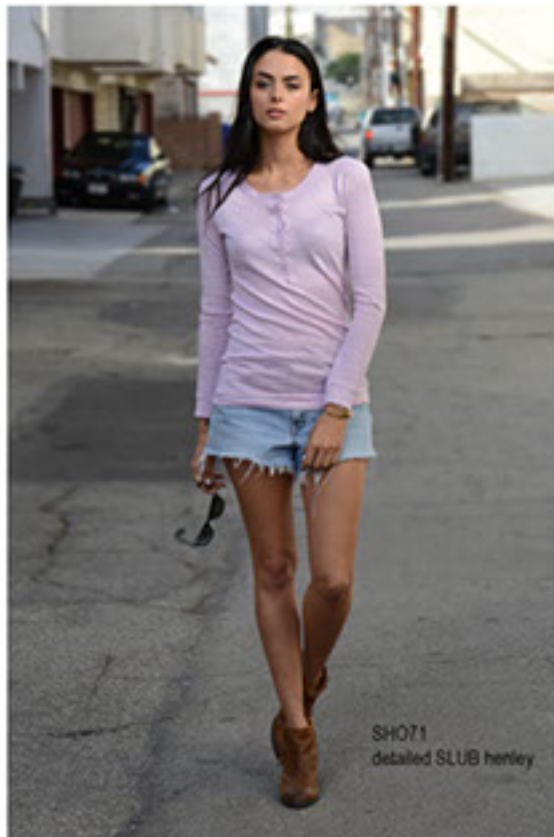

CAUTION  
Beach closed at low tide

ST2037  
oversized scoop neck  
pocket tee

VCT2034  
cropped V tee

2015-5  
SLUB tank

ALL THESE STYLES HAVE SAME BACK SEAM

BC2  
basic crew tee

LSV5  
1/2 V tee

LSC3  
1/2 crew tee